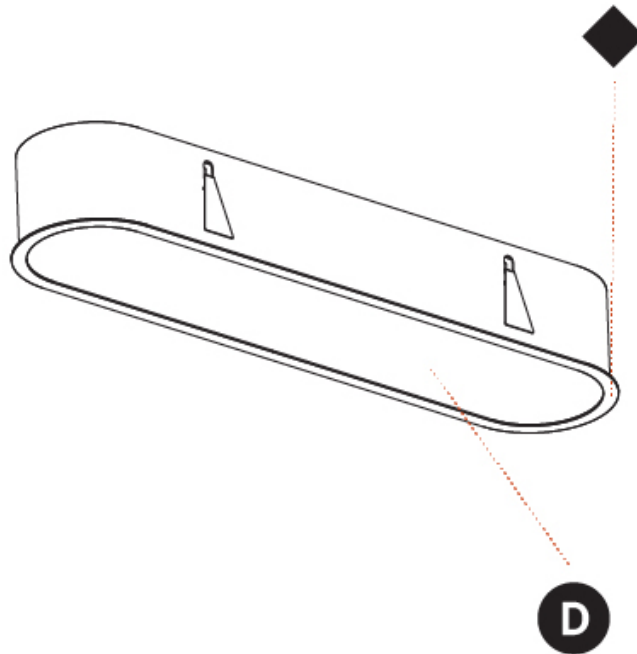

SMOOTHLINE RECESSED

A37756-

PROJECT

TYPE

SPECIFIER

QUANTITY

DATE

A