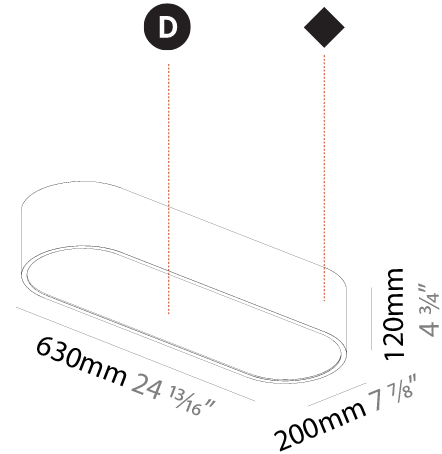

GENERAL

Series: Smoothy
Subseries: Smoothline
Brand: Prolicht
Division: Architectural
Mounting Type: Surface
Mounting Location: Ceiling
Subcategory: Ambient

PHYSICAL

Shape: Oval
Length (mm): 630
Length (in): 24 ¹³/₁₆
Width (mm): 200
Width (in): 7 ⁷/₈
Height (mm): 120
Height (in): 4 ³/₄
Light Distribution: Direct
Weight (kg): 3.403
Weight (lbs): 7.49
Diffuser: PMMA - Opal or Micro-Prism
Fixture Finish: SSR / BKV / CWI / CRY / HAB / UFT / ITA / RUA / FTG / MYG / LOD / PUS / FRO / FUP / KIA / POP / BLS / SPG / MEY / GOH / GUM / CHC / COM / ABZ / JAG / OBR / MOS / ROR
Fixture Material: Extruded Aluminum / Steel

ELECTRICAL

Lamp Type: LED (Zhaga Standard)
Input Wattage (W): 21
Total Output Wattage (W): 18
Dimming: Tri-Mode (Non-Dimming and Phase Dimming (120Vac only) and 0-10V Dimming)
Driver Included: Yes
Driver Location: Integrated
Driver Type: Constant Current - Universal
Driver Class: Class 2
Input Voltage (V): 120 - 277
Constant Current (MA): 500

LED

Color Temperature (°K): 3000 / 3500 / 4000
Max. Delivered Lumen (lm): 1460 / 1568 / 1600
CRI: >80 CRI
Lamp Life (hrs): 50000

OPTICAL

RATINGS AND CERTIFICATIONS

Certified By: Certified for North American Standards
IP rating: IP20

PROJECT
TYPE
SPECIFIER
QUANTITY
DATE